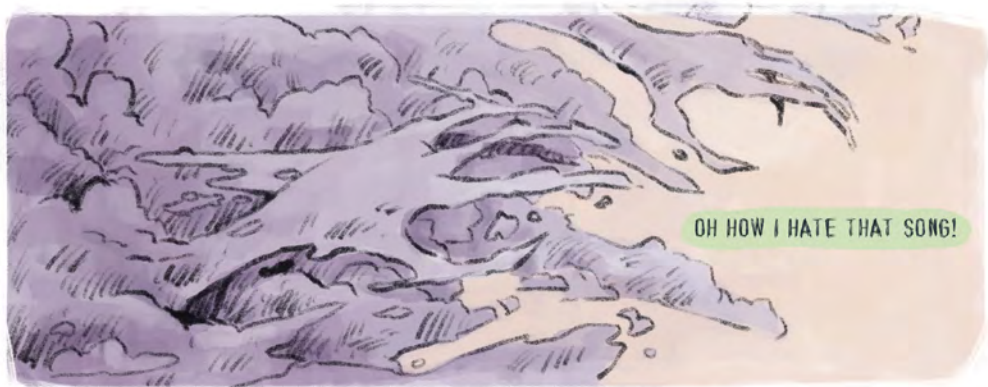

OH HOW I HATE THAT SONG!