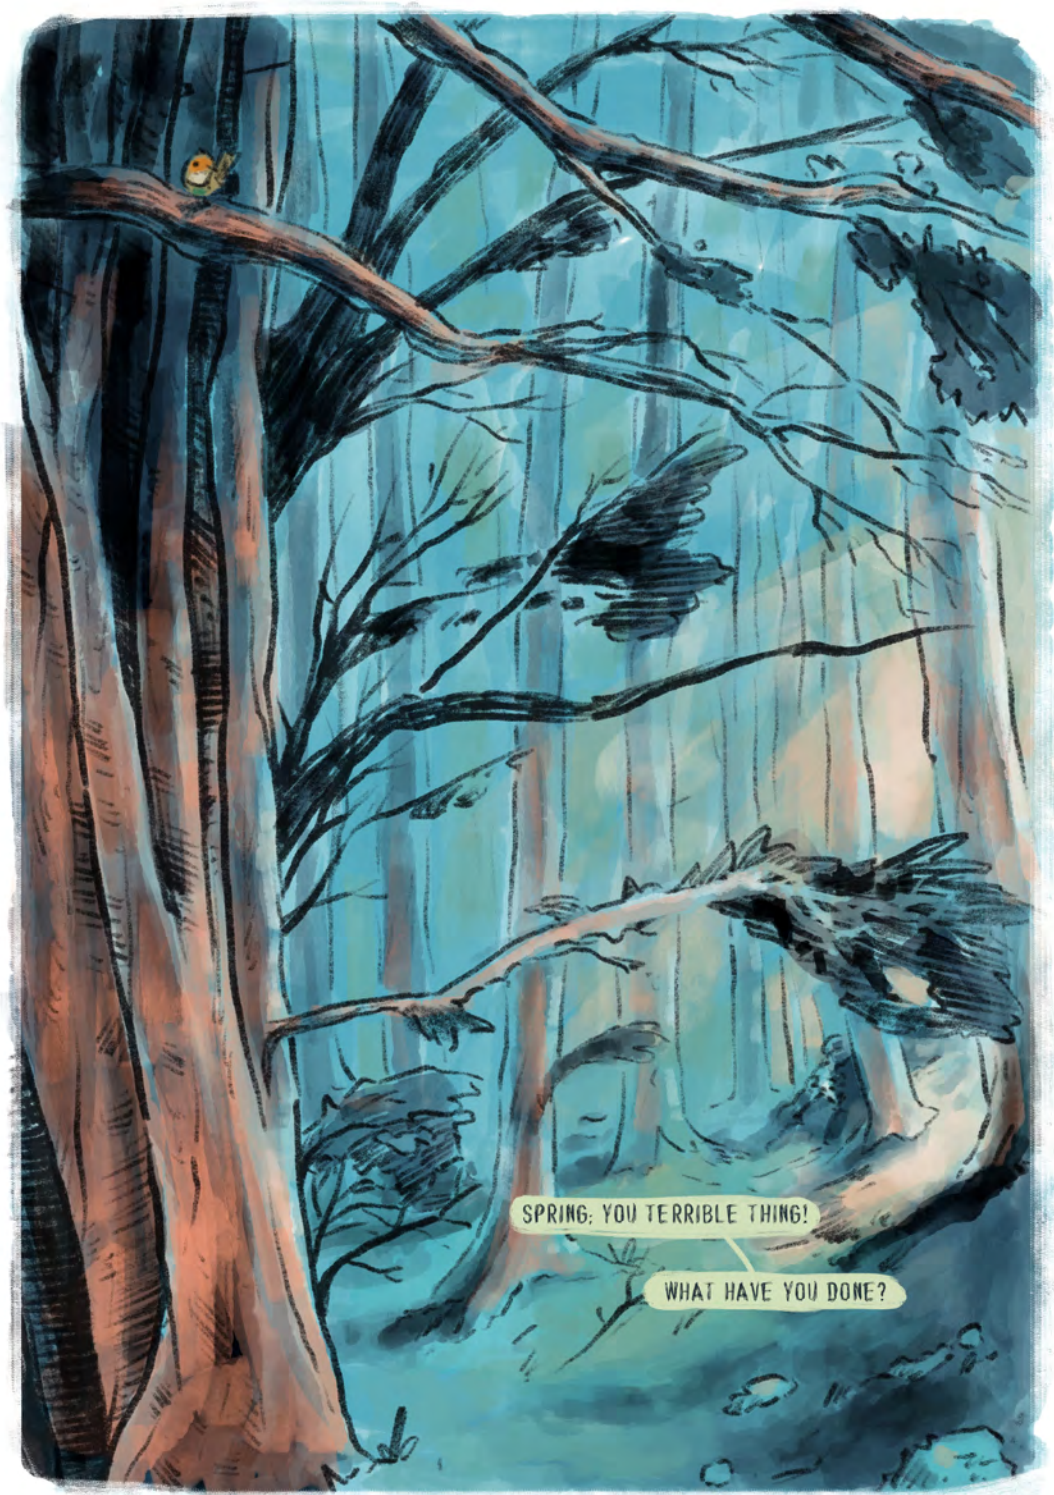

SPRING; YOU TERRIBLE THING!

WHAT HAVE YOU DONE?